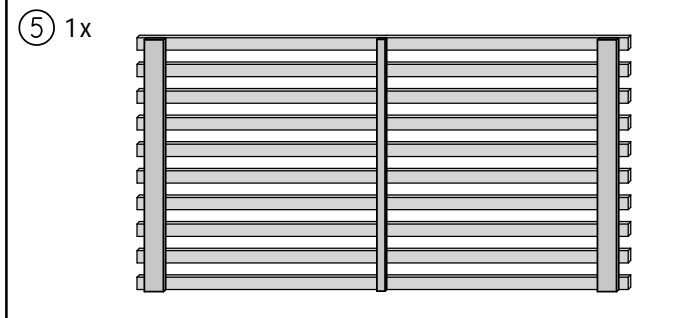

V 1x ④ 4x (A)

Copyright © by Silvan
27.09.2018

VI

Art. 9473-2
4/4

Kaminholzregal "Taunus"

ca. B195 x H201/189 x T100cm

Copyright © by Silvan
27.09.2018

Art. 9473-2